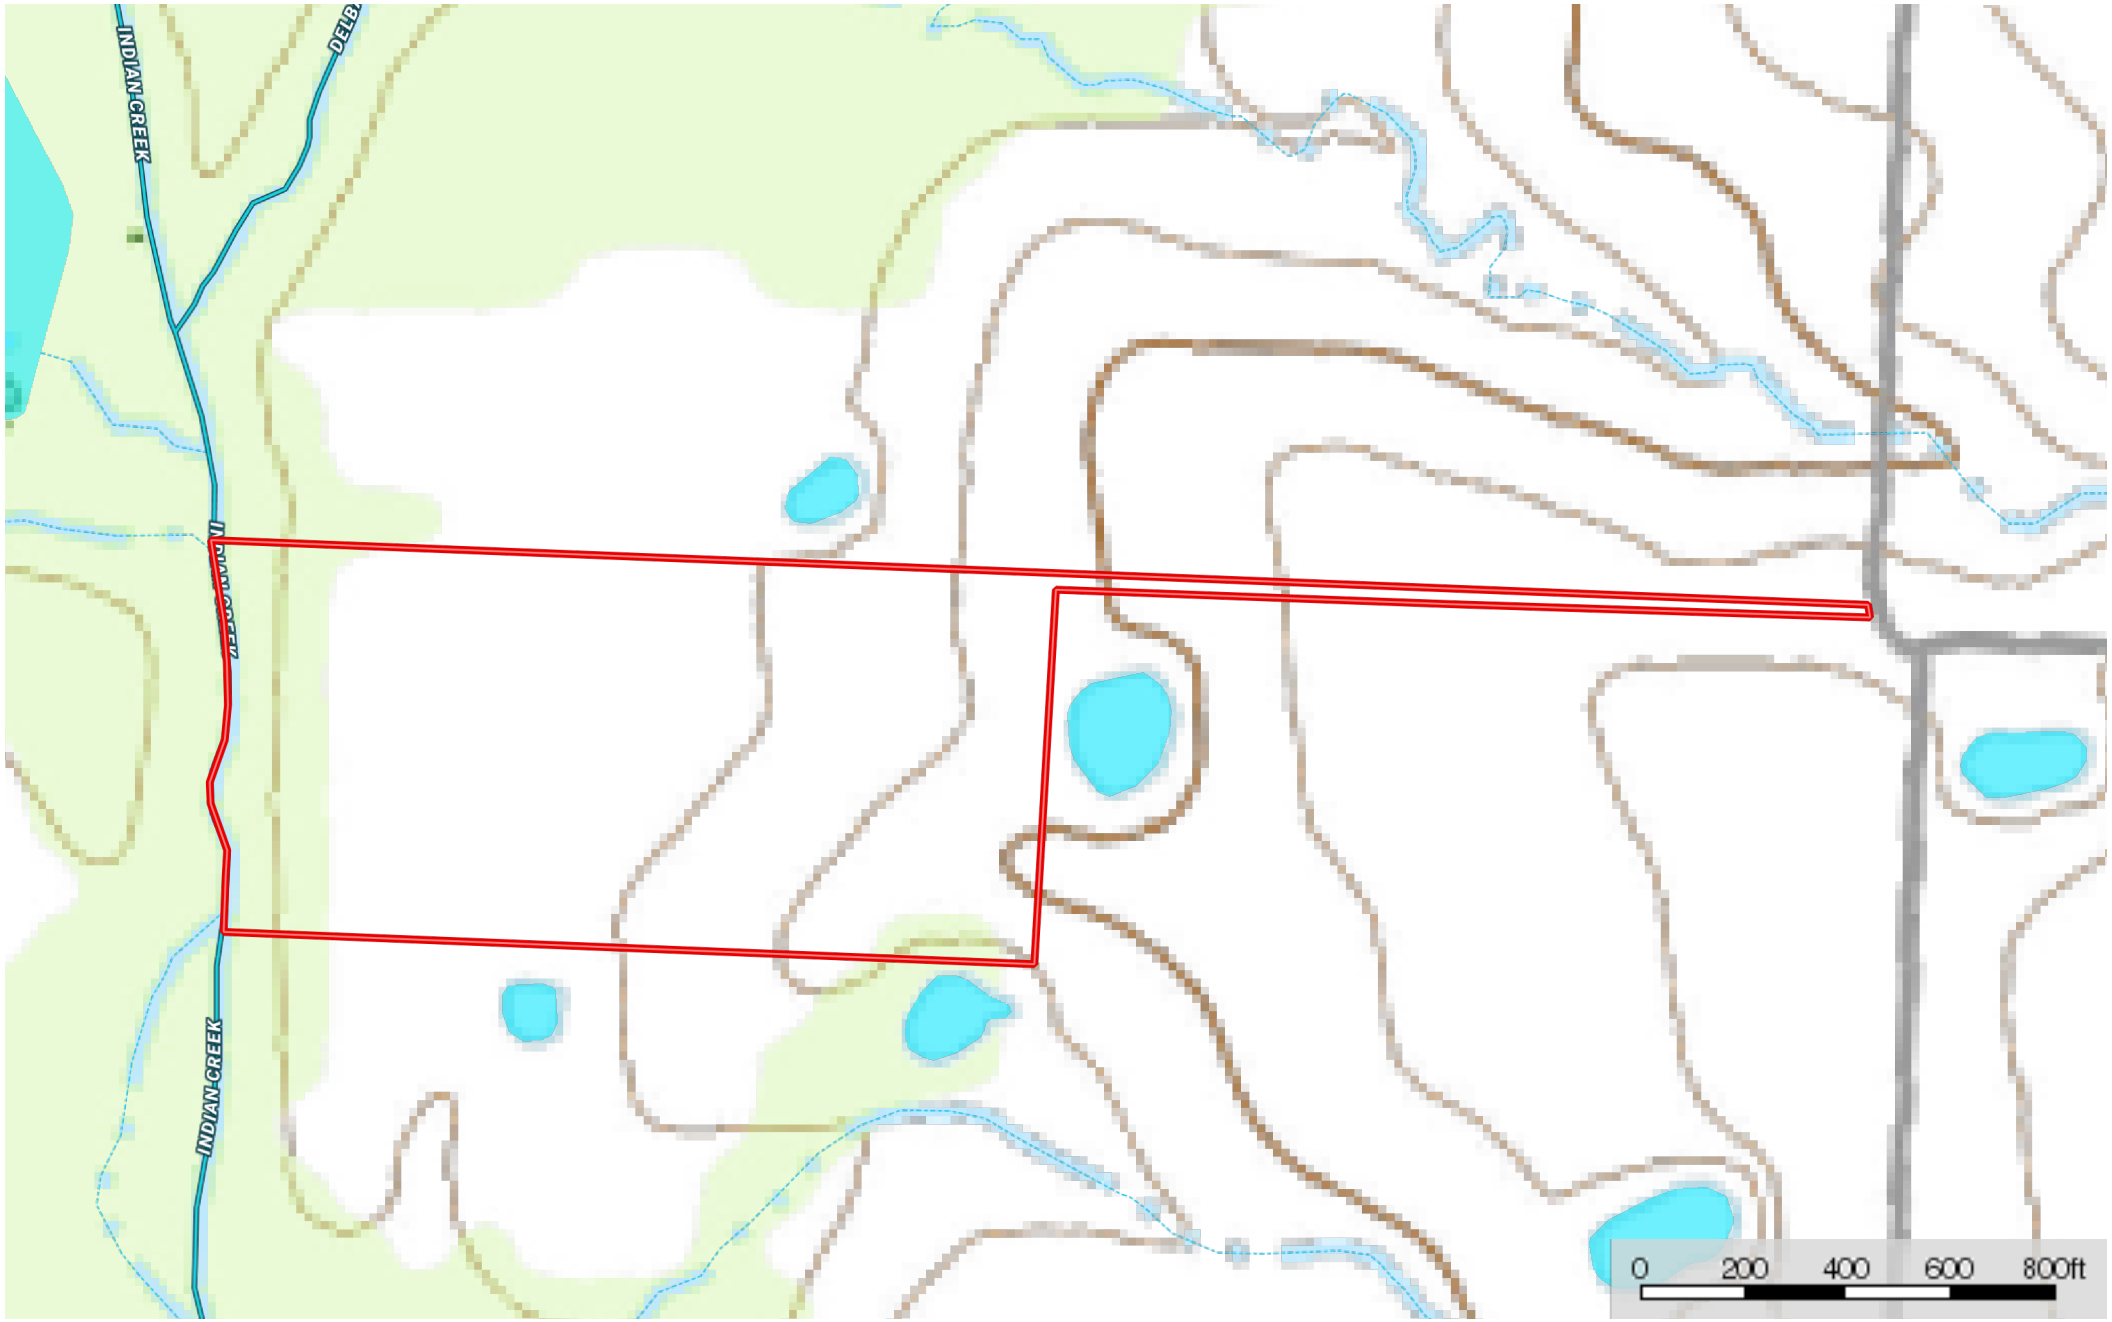

# 11633 County Road 670, Blue Ridge - Topo

Collin County, Texas, 21.12 AC +/-

-  Boundary
-  Stream, Intermittent
-  River/Creek
-  Water Body