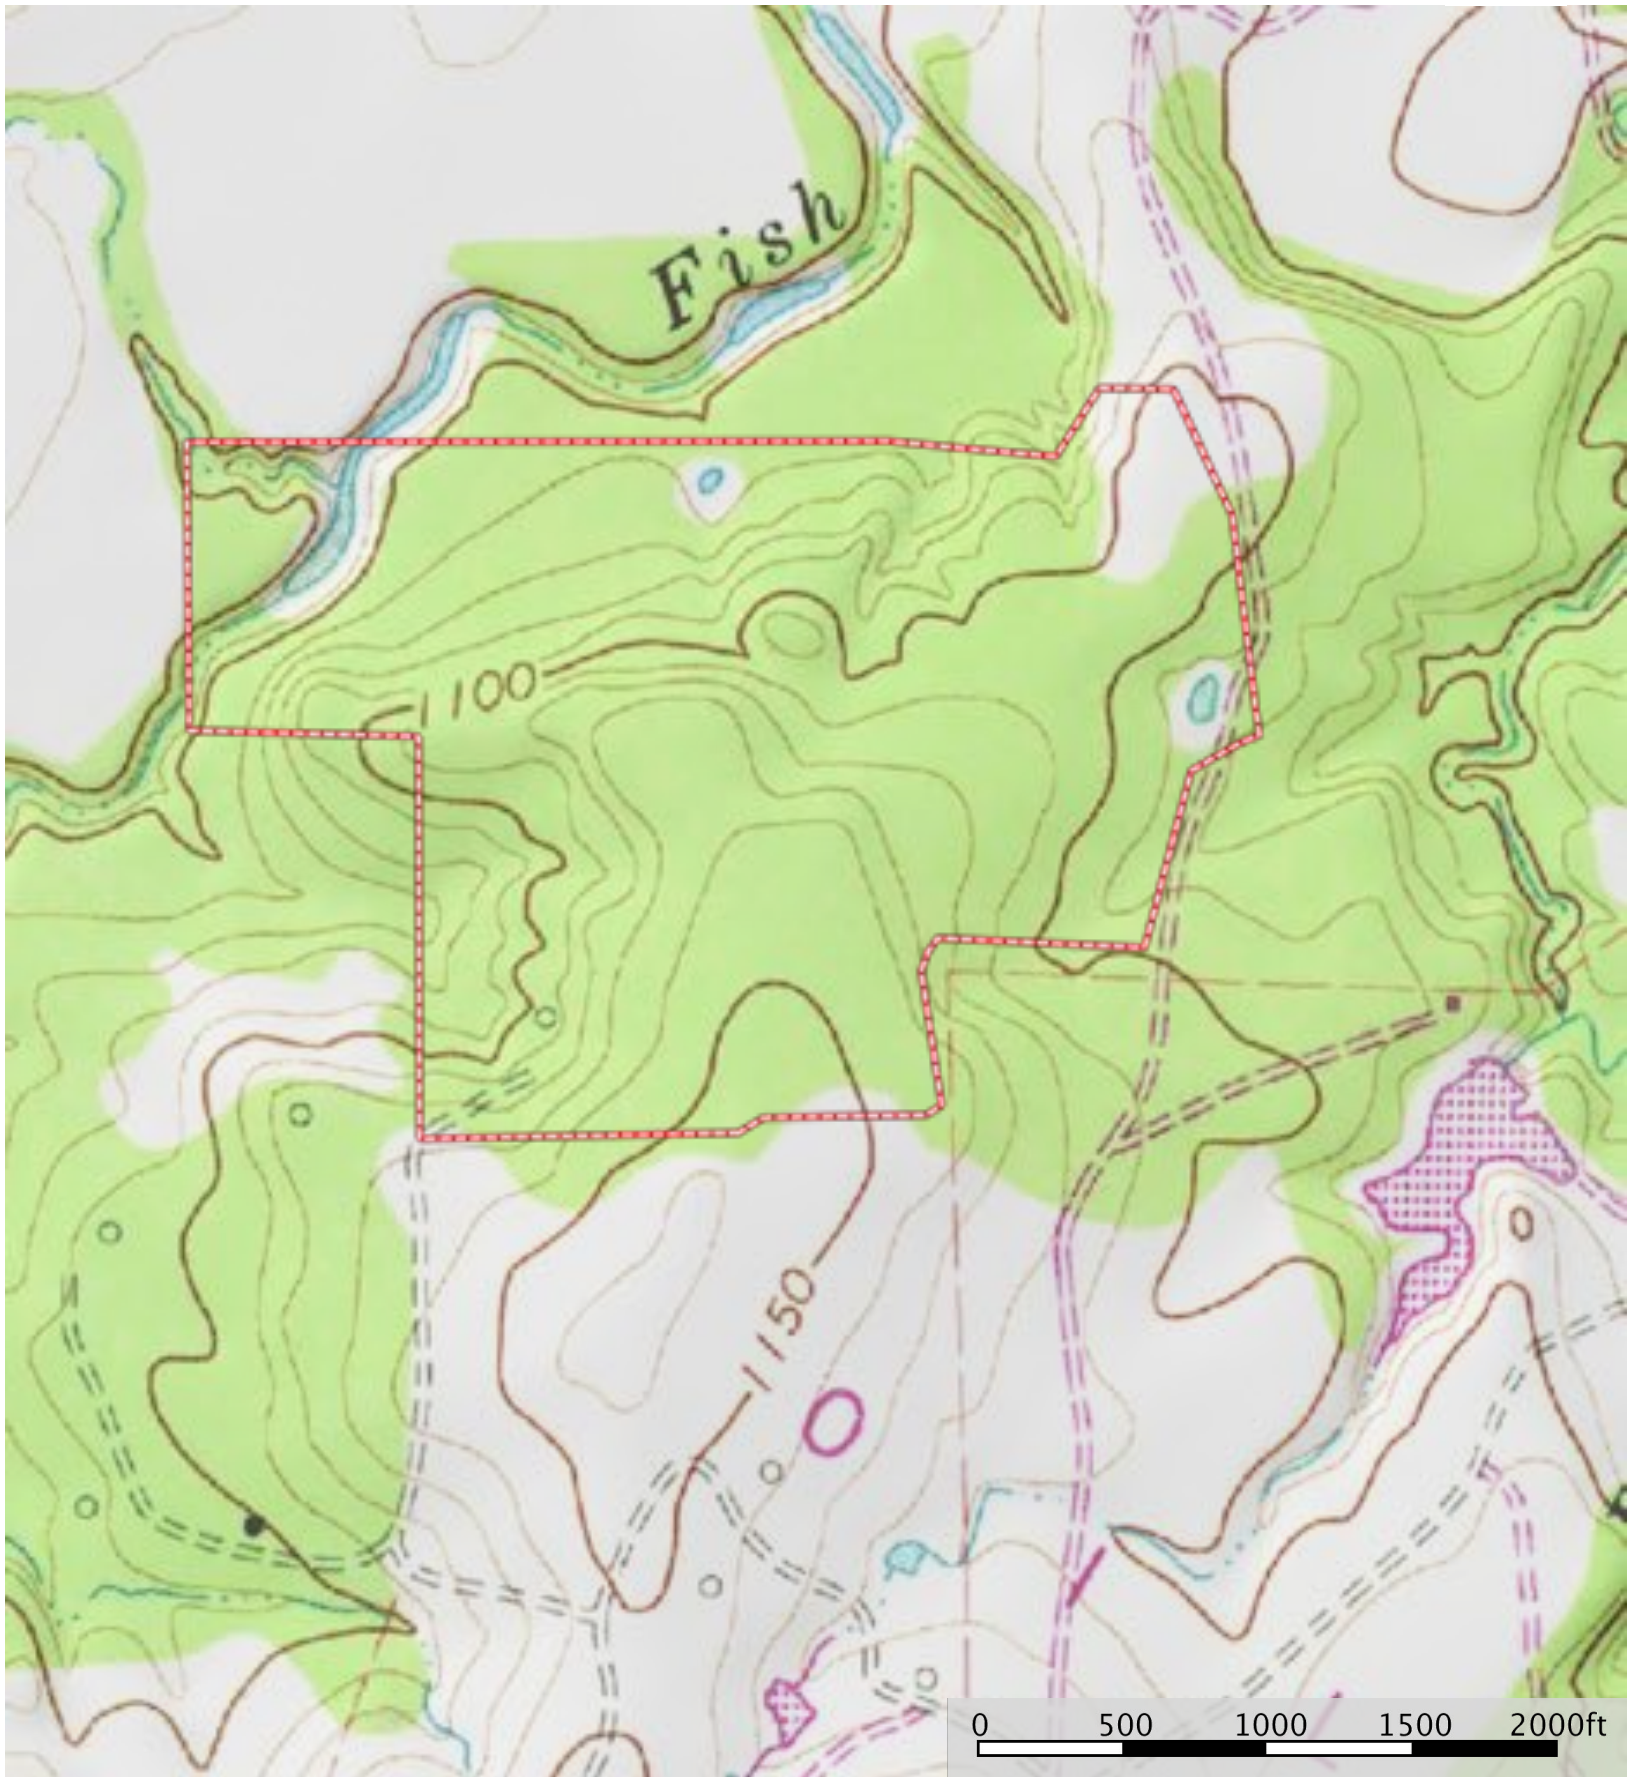

40
35
30
25
20
15
10
5 miles
1390°
C.J.M.T.

SUBJECT PROPERTY

NEWCASTLE

GRAHAM

JERMYN

BOB TOWN

SOUTH BEND

BUNGER

JACK PALO PINTO

ELIASVILLE

PALO PINTO

PICKWICK

IVAN

POSSUM KINGDOM STATE RECREATION AREA

DEVILS RESERVATION MT

SCHOOL HOUSE MT

Rocky Ridge Ranch
Young, Texas, 108.39 AC +/-

 Boundary

Rocky Ridge Ranch
Young, Texas, 108.39 AC +/-

 Boundary